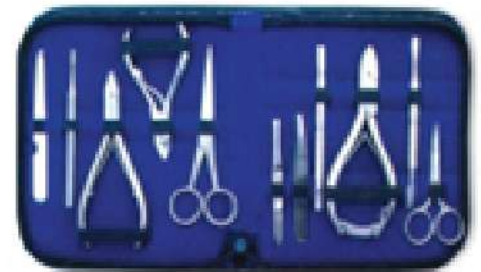

7 Pcs Manicure Kit.
RI-0-2204

Also available with your required products.

6 Pcs Manicure Kit.
RI-0-2205

Also available with your required products.

6 Pcs Manicure Kit.
RI-0-2206

Also available with your required products.

Manicure Care Kits

4 Pcs Manicure Kit.
RI-0-2207

Also available with your required products.

4 Pcs Manicure Kit.
RI-0-2208

Also available with your required products.

Barber Scissor Kit.
RI-0-2209

Also available with your required products.

Barber Scissor Kit with wooden box.
RI-0-2210

Also available with your required products.

6 Pcs Manicure Kit.
RI-0-2211

Also available with your required products.

11 Pcs Manicure Kit.
RI-0-2212

Also available with your required products.