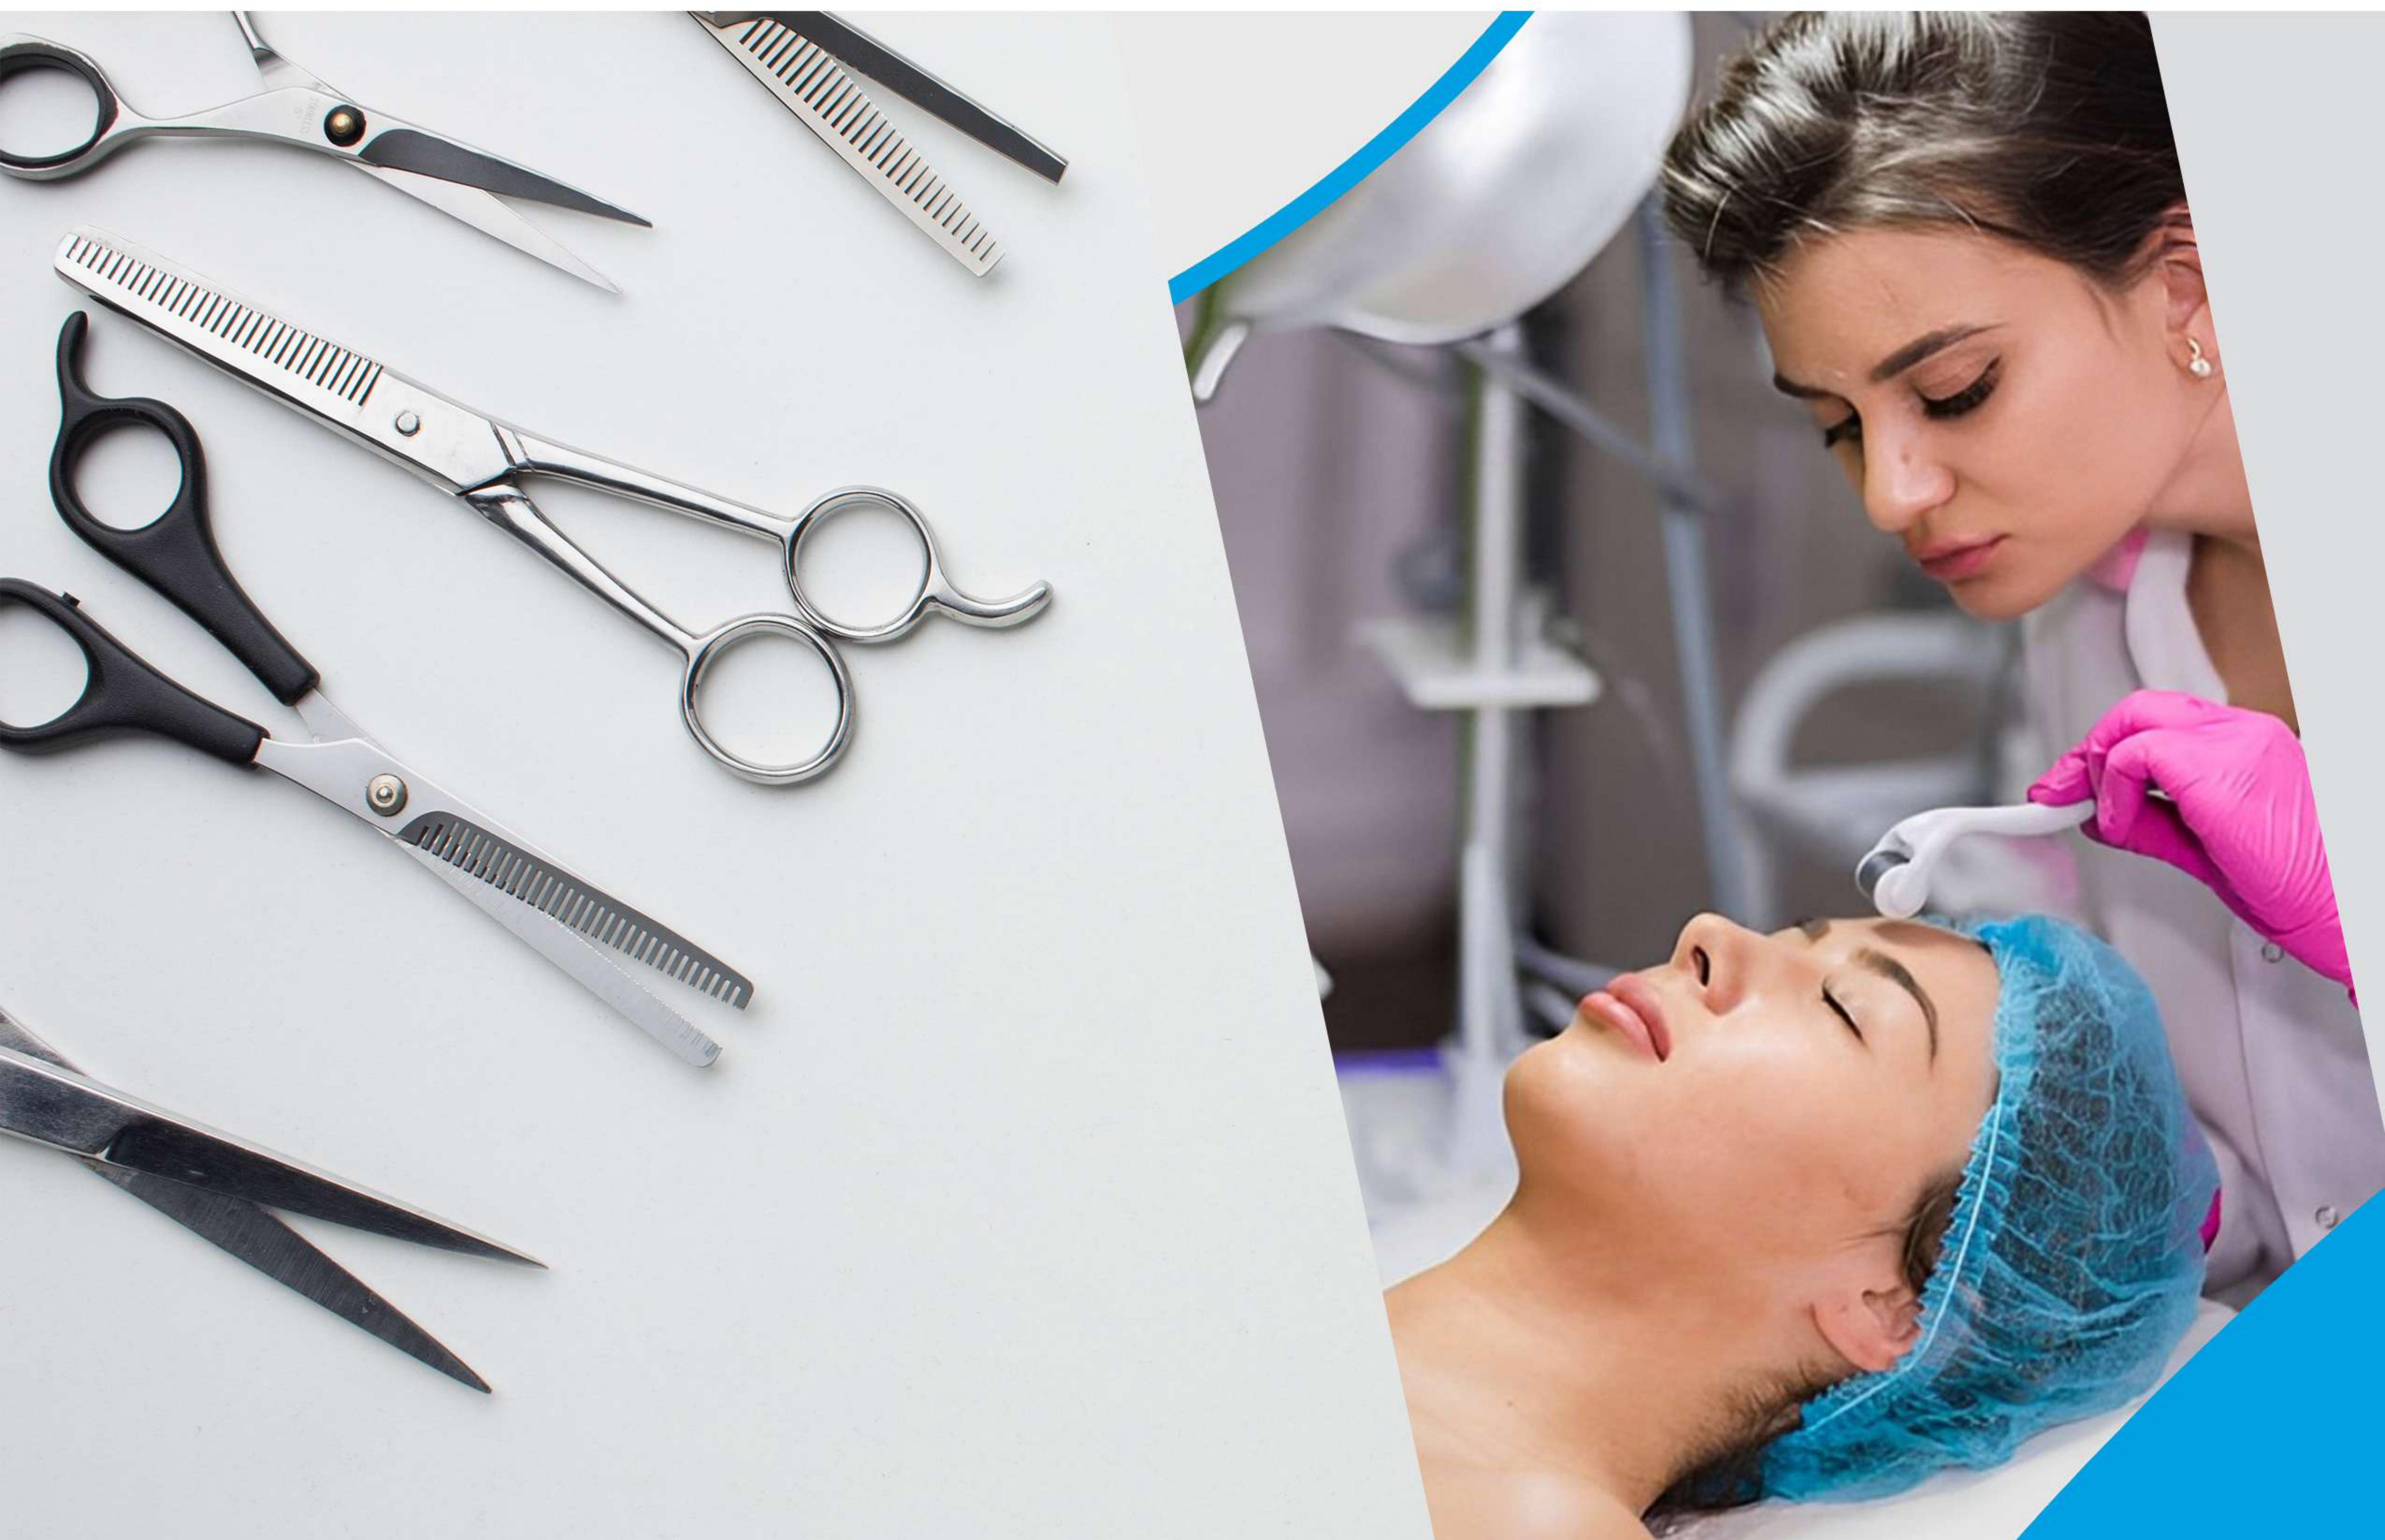

BEAUTY INSTRUMENTS

// MAIN CATALOG

Hair Cutting Scissors

**Professional Hair Cutting Scissor with razor edge. Multicolor Coating
RI-0-1001**

Also available in Satin Finish, Mirror Finish,
Full Gold and Any Color.
5.5", 6", 6.5",